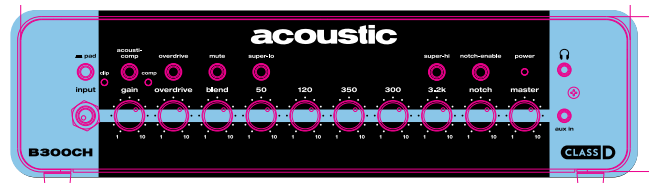

ACOUSTIC (LEGACY)

FONTS:

ACOUSTIC Faceplate Silkscreen:
Nimbus Sans Extended Bold

ABCDEFGHIJKLMNOPQRSTUVWXYZ
abcdefghijklmnopqrstuvwxyz1234567890
!@#%&'()*+,-./:;<=>?[]{}~

ACOUSTIC Model Name:
Nimbus Sans Extended Black

ABCDEFGHIJKLMNOPQRSTUVWXYZ
abcdefghijklmnopqrstuvwxyz 1 23456
7890!@#%&'()*+,-./:;<=>?[]{}~

ACOUSTIC General Text:
Neue Haas Grotesk Display Pro
(A variety of weights are available)

ABCDEFGHIJKLMNOPQRSTUVWXYZ
abcdefghijklmnopqrstuvwxyz123456 7890
!@#%&'()*+,-./:;<=>?[]{}~

STYLE:

Packaging Style:

- "Acoustic" brand logo is always LC
- All logos are 4/c where possible
- All images are 4/c
- All legal, barcode, and packing sticker elements stay on the smallest or least visible end of box

Bass Guitar Amp Head Faceplate 1/c Silkscreen