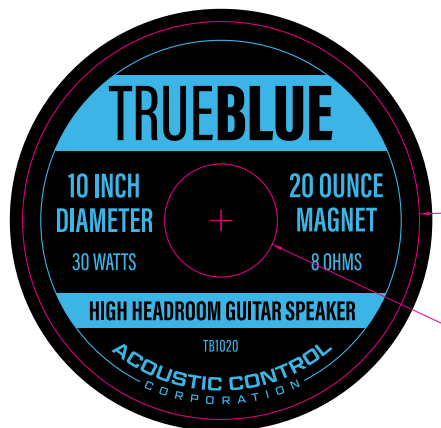

TRUE BLUE

True Blue Logo:

Acumin Pro - Condensed Medium

ABCDEFGHIJKLMNOPQRSTUVWXYZ

abcdefghijklmnopqrstuvwxyz1234567890

!@#$%^&*()_+}{[]:;'"?><.,/≠-™©

Acumin Pro - Condensed Black

ABCDEFGHIJKLMNOPQRSTUVWXYZ

abcdefghijklmnopqrstuvwxyz1234567890

!@#$%^&*()_+}{[]:;'"?><.,/≠-™©

FONTS:

Acumin Pro - Condensed Semibold

ABCDEFGHIJKLMNOPQRSTUVWXYZ

abcdefghijklmnopqrstuvwxyz1234567890

!@#$%^&*()_+}{[]:;'"?><.,/≠-™©

Acumin Pro - Condensed Bold

ABCDEFGHIJKLMNOPQRSTUVWXYZ

abcdefghijklmnopqrstuvwxyz1234567890

!@#$%^&*()_+}{[]:;'"?><.,/≠-™©